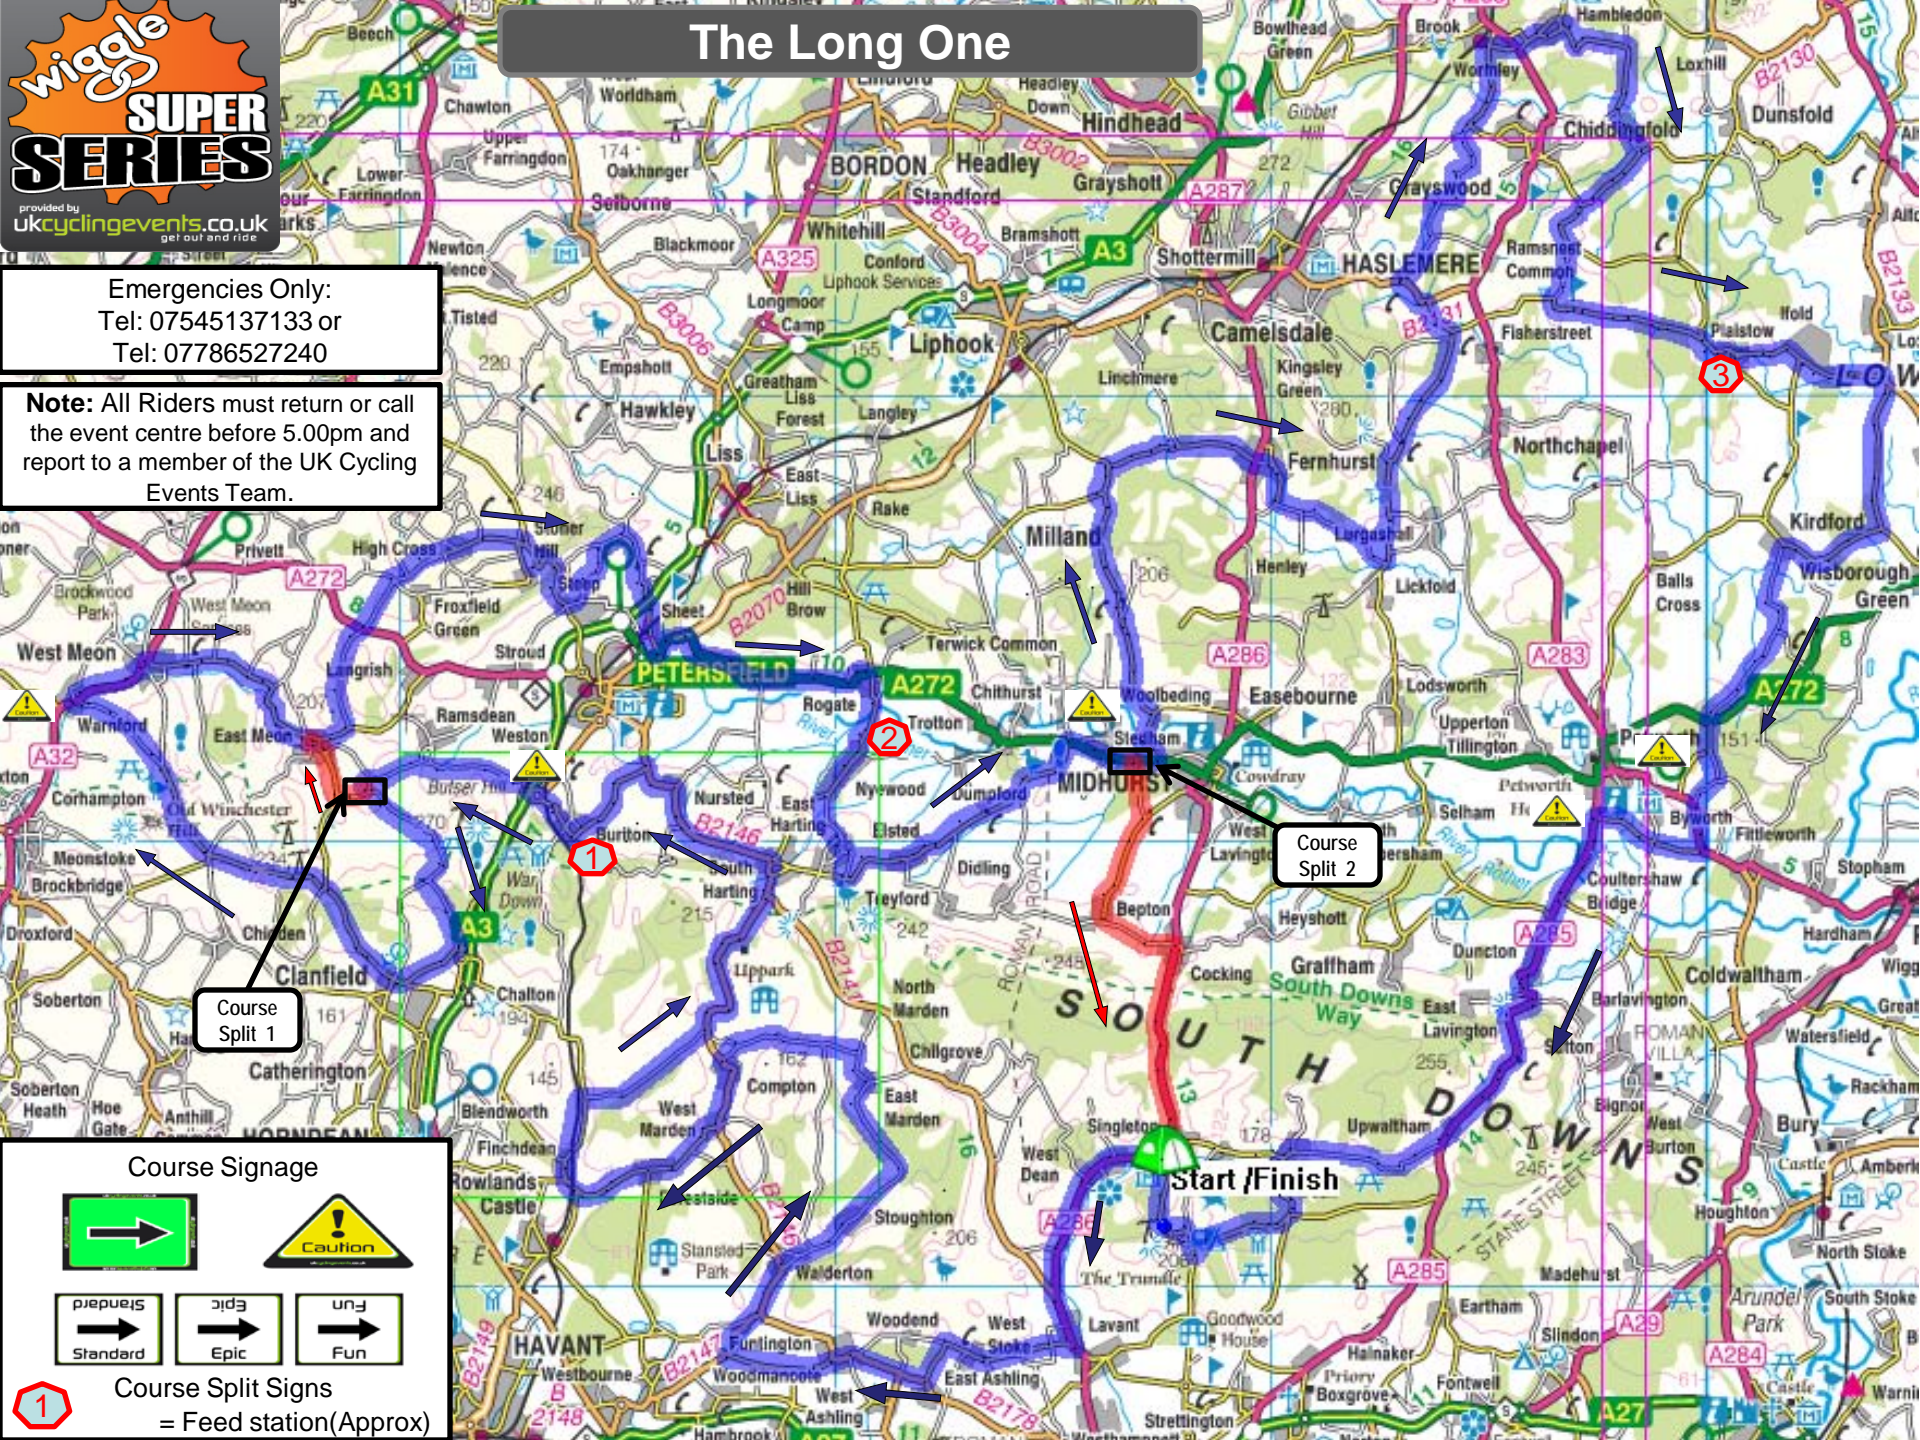

The Long One

Emergencies Only:
Tel: 07545137133 or
Tel: 07786527240

Note: All Riders must return or call the event centre before 5.00pm and report to a member of the UK Cycling Events Team.

Course Split 1

Course Split 2

Course Signage

Course Split Signs
= Feed station(Approx)